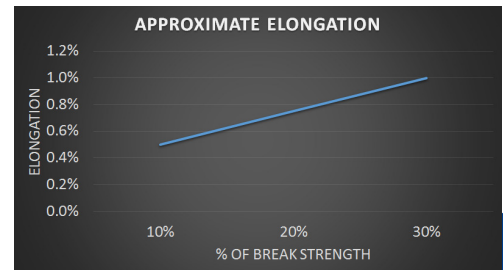

*coated weights – Technical specifications subject to change without notice.

Other sizes available upon request, certain sizes may require minimum order quantities.

[For information on rope safety, read our Brief Note on Rope Usage & Safety.](#)

ATLANTIC BRAIDS

www.atlanticbraids.com | info@atlanticbraids.com