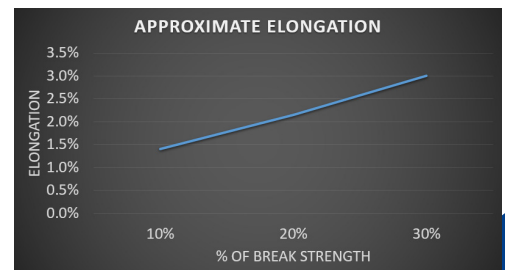

DIAM.IN Ø"	DIAM.MM Ø MM	CIRC.IN Ø"	CIRC.MM Ø MM	WT LB/100FT	WT KG/100M	MIN. TENSILE LBS	MIN. TENSILE KG	AVG. TENSILE LBS	AVG. TENSILE KG
3/16"	5mm	9/16"	15mm	1.2lbs	1.8kg	1,450lbs	650kg	1,600lbs	720kg
1/4"	6.5mm	3/4"	20mm	2lbs	3kg	2,450lbs	1,080kg	2,700lbs	1,200kg
5/16"	8mm	1"	25.5mm	3lbs	4.5kg	3,500lbs	1,575kg	3,900lbs	1,750kg
3/8"	9.5mm	1-3/16"	30mm	4lbs	6kg	5,750lbs	2,600kg	6,400lbs	2,900kg
7/16"	11mm	1-3/8"	35mm	6.2lbs	9kg	7,200lbs	3,250kg	8,000lbs	3,600kg
1/2"	13mm	1-9/16"	40mm	8.3lbs	12kg	11,000lbs	4,950kg	12,200lbs	5,500kg
5/8"	16mm	2"	51mm	13lbs	19kg	19,100lbs	8,650kg	21,200lbs	9,600kg
3/4"	19mm	2-1/4"	57mm	17lbs	25kg	22,850lbs	10,350kg	25,400lbs	11,500kg
7/8"	22mm	2-3/4"	70mm	26lbs	38kg	33,850lbs	15,300kg	37,600lbs	17,000kg
1"	25mm	2-3/16"	80mm	34lbs	51kg	45,000lbs	20,350kg	50,000lbs	22,600kg
1-1/8"	29mm	3-1/2"	90mm	43lbs	64kg	59,500lbs	26,900kg	66,100lbs	29,900kg
1-1/4"	32mm	3-15/16"	100mm	52lbs	78kg	66,050lbs	29,900kg	73,400lbs	33,200kg
1-5/16"	33mm	4-1/8"	105mm	60lbs	89kg	69,400lbs	31,400kg	77,100lbs	34,900kg
1-3/8"	35mm	4-5/16"	109.5mm	63lbs	93kg	72,450lbs	32,850kg	80,500lbs	36,500kg
1-1/2"	38mm	4-3/4"	120mm	71lbs	106kg	79,000lbs	35,800kg	87,800lbs	39,800kg
1-5/8"	41mm	5"	127mm	90lbs	134kg	88,200lbs	40,050kg	98,000lbs	44,500kg
1-3/4"	45mm	5-1/2"	140mm	104lbs	155kg	99,000lbs	45,000kg	110,000lbs	50,000kg

Technical specifications subject to change without notice.
Certain sizes may require minimum order quantities.
Other sizes available upon request.

ATLANTIC BRAIDS